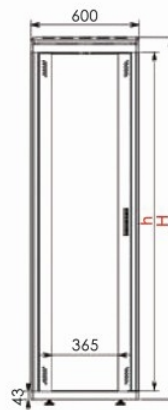

PATCH PANEL

لوحة تجميع شبكة مركزية

Glassed door:
Front Door features a full-length smoked and shatterproof glass door with decorative accent trim reinforced with left/right metal frames and integral locking mechanism.

Material:
Wall and hinged part: Sheet steel, 1.5 mm
Viewing window: 6 mm safety glass.

Front View

Depth = 1000mm:
When ever you need mor deeper cabinets for housing netowrking and server systems.
Depth 1000 cabinets match all features that have defined in th previous pages.

Standard Dimensions:
Width : 600 mm.
Depth : Available in both 600 mm and 780 mm. Depths.

Colour:
❖ Wall and hinged part spray-finished in Ral7035 White, Ral9005 Black.
❖ For Different colours , Please Call Us.

		Width=600 mm.					Depth=600 mm.				
U		16	20	22	26	32	36	39	42	44	47
Width (W) in mm		600	600	600	600	600	600	600	600	600	600
Depth (D) in mm		600	600	600	600	600	600	600	600	600	600
Inside Height (h) in mm		740.4	917.4	1006.3	1184.4	1451.4	1629.4	1762.4	1896.4	1985.4	2118.75
Outside Height (H) in mm		865.4	1042.4	1131.4	1309.4	1576.4	1754.4	1887.4	2021.4	2110.4	2243.75
		Width=600 mm.					Depth=800 mm.				
U		16	20	22	26	32	36	39	42	44	47
Width (W) in mm		600	600	600	600	600	600	600	600	600	600
Depth (D) in mm		800	800	800	800	800	800	800	800	800	800
Inside Height (h) in mm		740.4	917.4	1006.3	1184.4	1451.4	1629.4	1762.4	1896.4	1985.4	2118.75
Outside Height (H) in mm		865.4	1042.4	1131.4	1309.4	1576.4	1754.4	1887.4	2021.4	2110.4	2243.75
		Width=600 mm.					Depth=1000 mm.				
U					26		36		42		47
Width (W) in mm					600		600		600		600
Depth (D) in mm					1000		1000		1000		1000
Inside Height (h) in mm					1184.4		1629.4		1896.4		2118.75
Outside Height (H) in mm					1309.4		1754.4		2021.4		2243.75

We have all sizes by request.