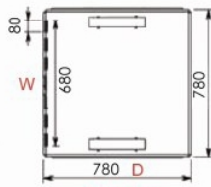

Top View

Colour:
❖ Wall and hinged part spray-finished in Ral7035 White, Ral9005 Black.
❖ For Different colouers , Please Call Us.

Standard Dimensions:
Width : 780 mm.
Depth : 780 mm.

		Width=600 mm.				Depth=800 mm.					
U		16	20	22	26	32	36	39	42	44	47
Width (W) in mm						800	800	800	800	800	800
Depth (D) in mm						800	800	800	800	800	800
Inside Height (h) in mm						1451.4	1629.4	1762.4	1896.4	1985.4	2118.75
Outside Height (H) in mm						1576.4	1754.4	1887.4	2021.4	2110.4	2243.75
		Width=800 mm.				Depth=1000 mm.					
U									42		47
Width (W) in mm									800		800
Depth (D) in mm									1000		1000
Inside Height (h) in mm									1896.4		2118.75
Outside Height (H) in mm									2021.4		2243.75

We have all sizes by request.