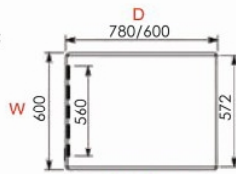

Glassed door:
Front Door features a full-length smoked and shatterproof glass door with decorative accent trim reinforced with left/right metal frames and integral locking mechanism.

Material:
Wall and hinged part: Sheet steel, 1.5 mm
Viewing window: 6 mm safety glass.

Top View