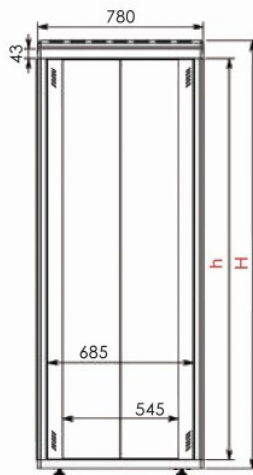

PATCH PANEL

لوحة تجميع شبكة مركزية

Front door:
Front Door with integrated locking mechanism for added security.

Front View

Depth = 1000mm:
When ever you need mor deeper cabinets for housing netowrking and server systems.
Depth 1000 cabinets match all features that have defined in th previous pages.

Professional Cabling Solutions

Laft and right cable management panels hide and protect all networking cables, that brings professional look on your job.

Colour:
❖ Wall and hinged part spray-finished in Ral7035 White, Ral9005 Black.
❖ For Different colouers , Please Call Us.

Standard Dimensions:
Width : 780 mm.
Depth : 780 mm.

		Width=600 mm.				Depth=800 mm.					
U		16	20	22	26	32	36	39	42	44	47
Width (W) in mm						800	800	800	800	800	800
Depth (D) in mm						800	800	800	800	800	800
Inside Height (h) in mm						1451.4	1629.4	1762.4	1896.4	1985.4	2118.75
Outside Height (H) in mm						1576.4	1754.4	1887.4	2021.4	2110.4	2243.75
		Width=800 mm.				Depth=1000 mm.					
U									42		47
Width (W) in mm									800		800
Depth (D) in mm									1000		1000
Inside Height (h) in mm									1896.4		2118.75
Outside Height (H) in mm									2021.4		2243.75

We have all sizes by request.