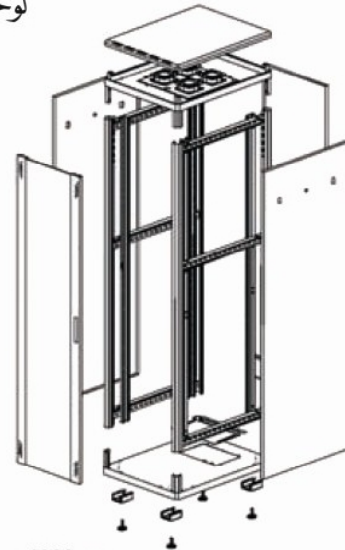

Standard Dimensions:
Width : 780 mm.
Depth : 780 mm.

		Width=600 mm.				Depth=800 mm.					
U		16	20	22	26	32	36	39	42	44	47
Width (W) in mm						800	800	800	800	800	800
Depth (D) in mm						800	800	800	800	800	800
Inside Height (h) in mm						1451.4	1629.4	1762.4	1896.4	1985.4	2118.75
Outside Height (H) in mm						1576.4	1754.4	1887.4	2021.4	2110.4	2243.75
		Width=800 mm.				Depth=1000 mm.					
U									42		47
Width (W) in mm									800		800
Depth (D) in mm									1000		1000
Inside Height (h) in mm									1896.4		2118.75
Outside Height (H) in mm									2021.4		2243.75

We have all sizes by request.

PATCH PANEL

لوحة تجميع شبكة مركزية

Glassed door:
Front Door features a full-length smoked and shatterproof glass door with decorative accent trim reinforced with left/right metal frames and integral locking mechanism.

Material:
Wall and hinged part: Sheet steel, 1.5 mm
Viewing window: 6 mm safety glass.

Top View

Front View

Depth = 1000mm:
When ever you need mor deeper cabinets for housing netowrking and server systems.
Depth 1000 cabinets match all features that have defined in th previous pages.

Standard Dimensions:
Width : 600 mm.
Depth : Available in both 600 mm and 780 mm. Depths.

Colour:
❖ Wall and hinged part spray-finished in Ral7035 White, Ral9005 Black.
❖ For Different colours , Please Call Us.