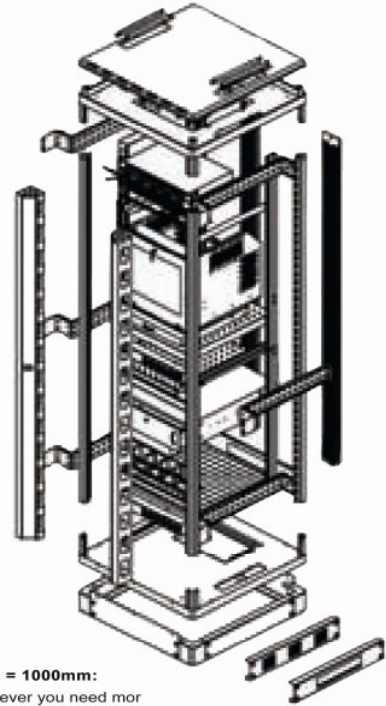

PATCH PANEL

لوحة تجميع شبكة مركزية

Front door:
Front Door with integrated locking mechanism for added security.

Front View

Depth = 1000mm:
When ever you need mor deeper cabinets for housing netowrking and server systems.
Depth 1000 cabinets match all features that have defined in th previous pages.

Standard Dimensions:
Width : 780 mm.
Depth : 780 mm.

		Width=600 mm.				Depth=800 mm.					
U		16	20	22	26	32	36	39	42	44	47
Width (W) in mm						800	800	800	800	800	800
Depth (D) in mm						800	800	800	800	800	800
Inside Height (h) in mm						1451.4	1629.4	1762.4	1896.4	1985.4	2118.75
Outside Height (H) in mm						1576.4	1754.4	1887.4	2021.4	2110.4	2243.75
		Width=800 mm.				Depth=1000 mm.					
U									42		47
Width (W) in mm									800		800
Depth (D) in mm									1000		1000
Inside Height (h) in mm									1896.4		2118.75
Outside Height (H) in mm									2021.4		2243.75

We have all sizes by request.

PATCH PANEL

لوحة تجميع شبكة مركزية

Glassed door:
Front Door features a full-length smoked and shatterproof glass door with decorative accent trim reinforced with left/right metal frames and integral locking mechanism.

Material:
Wall and hinged part: Sheet steel, 1.5 mm
Viewing window: 6 mm safety glass.

Top View

Front View

Depth = 1000mm:
When ever you need mor deeper cabinets for housing netowrking and server systems.
Depth 1000 cabinets match all features that have defined in th previous pages.